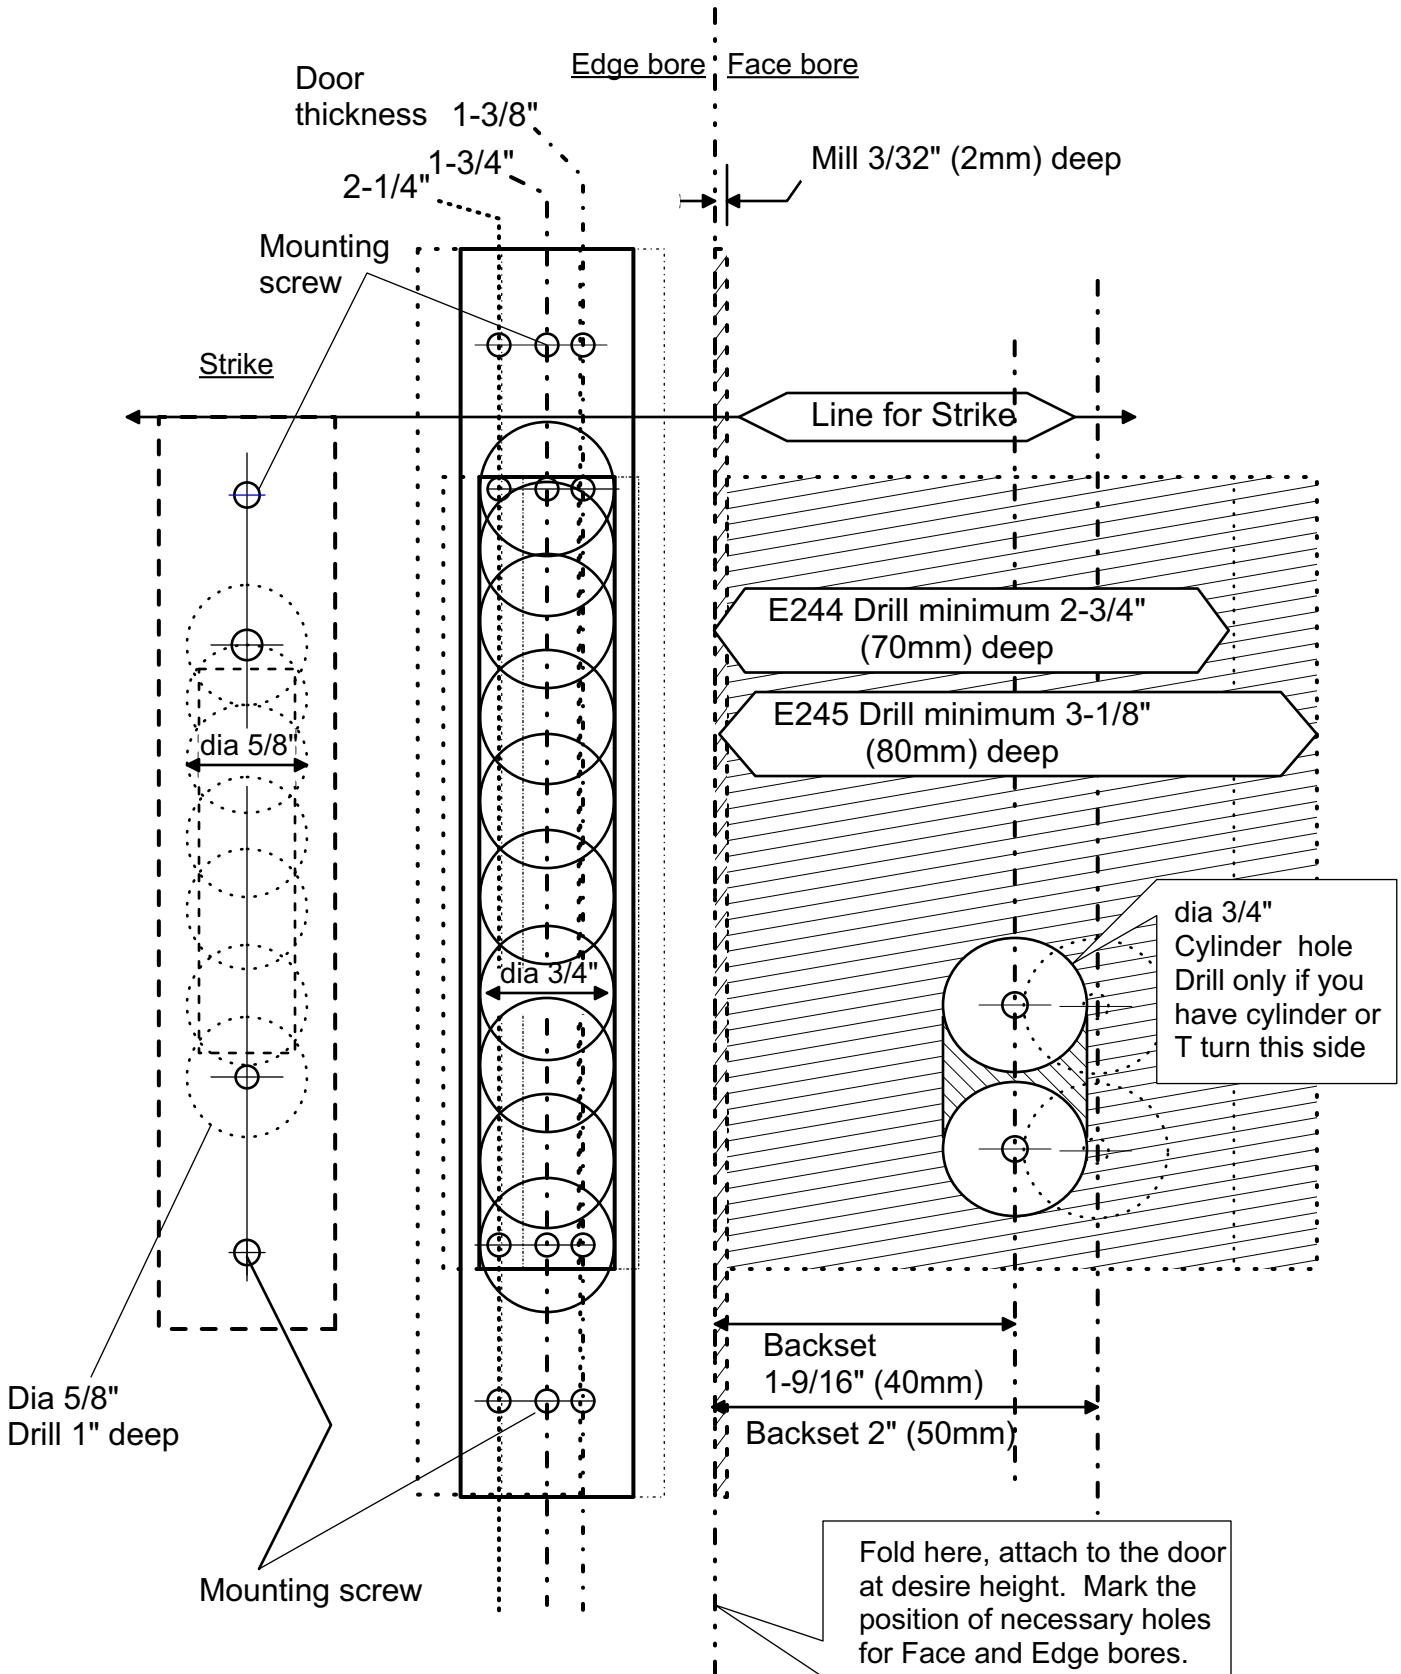

Installation Template for E244 E245 Dead Lock Case

Please read this Template and the Trim set Installation menu carefully before drilling and mortising the door.

⊙ Installation Template for E244 E245 Dead Lock Case ⊙

Please read this Template and the Trim set Installation menu carefully before drilling and mortising the door.